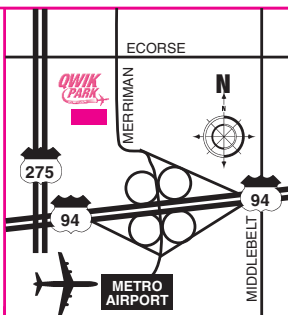

Detroit Metro Airport Parking

QWIK PARK

ON MERRIMAN

7782 Merriman Rd. • Romulus, MI 48174
www.qwikpark.com

SHORT TERM & LONG TERM PARKING

Long Term Daily Rate With This Coupon is

\$9⁰⁰ per day
TAXES INCLUDED
RATE BASED ON 24 HOURS

Rate without coupon \$11⁰⁰ per day

Hourly Rate: \$2⁵⁰
TAXES INCLUDED

Save Time – Lot close to the terminals with easy access from I-94 & I-275.

Save Money – Low daily rates, continuous free shuttle service and luggage handling.

Save Worry – Open 24/7 with lighted, fenced and continuous patrolled lot.

Exit 198 from I-94
Exit 20 from I-275

Courtesy of

DEPARTURE TRAVEL
MANAGEMENT
344 North Old Woodward
Ste. 100
Birmingham, MI 48009