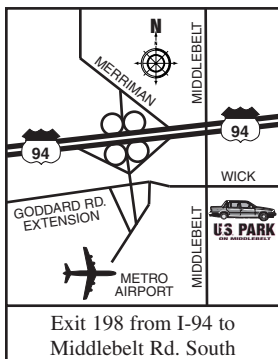

# Detroit Metro Airport Parking

# U.S. PARK ON MIDDLEBELT

9601 Middlebelt Rd. • Romulus, MI 48174  
www.us-park.com

Daily Rate With This Coupon is

**\$9<sup>00</sup>** per day  
TAXES INCLUDED

Rate without coupon

**\$11<sup>00</sup>** per day

**Hourly Rate: \$2<sup>50</sup> (tax included)**

*Avoid the hassles of airport traffic, allow us to serve you with pick up or drop off of family and friends.*

**Save Time** – Lot close to the terminals with easy access from I-94 & I-275.

**Save Money** – Low daily rates, and continuous free shuttle service.

**Save Worry** – Open 24/7 with lighted, fenced and continuous patrolled lot.

Courtesy of

DEPARTURE TRAVEL MANAGEMENT  
344 North Old Woodward, Ste. 100  
Birmingham, MI 48009